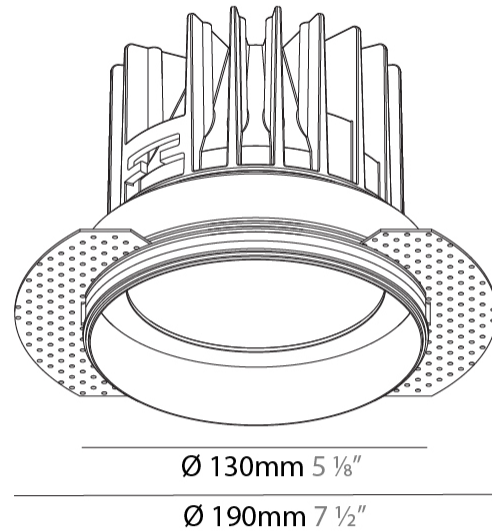

GENERAL

Series: Oiko
Subseries: Oiko Standard
Brand: Prolicht
Division: Architectural
Mounting Type: Trimless
Mounting Location: Ceiling
Subcategory: Downlight

PHYSICAL

Shape: Round
Diameter (mm): 130
Diameter (in): 5 1/8
Height (mm): 122
Height (in): 4 13/16
Ceiling Thickness (mm): 10 / 12.5 / 15
Ceiling Thickness (in): 3/8 or 1/2 or 9/16
Min. Recessing Depth (mm): 130
Min. Recessing Depth (in): 5 1/8
Light Distribution: Downlight
Weight (kg): 0.882
Weight (lbs): 1.944
Fixture Finish: SSR / BKV / CWI / CRY / HAB / UFT / ITA / RUA / FTG / MYG / LOD / PUS / FRO / FUP / KIA / POP / BLS / SPG / MEY / GOH / GUM / CHC / COM / ABZ / JAG / OBR / MOS / ROR
Fixture Material: Aluminum Die Cast
Cut-out Measurements: 142mm / 5 9/16"
Upon Request: Unique Sizes Unique Ceiling Thickness

LED

Color Temperature (°K): 2700 / 3000 / 3500 / 4000
Max. Delivered Lumen (lm): 2282 / 2340 / 2436 / 2486
CRI: >90 CRI
Lamp Life (hrs): 50000

OPTICAL

Reflector°: 12 / 24 / 40

RATINGS AND CERTIFICATIONS

Certified By: Certified for North American Standards
IP rating: IP20
Upon Request: Special Beam Angles

GENERAL

Series: Oiko
Subseries: Oiko Standard
Brand: Prolicht
Division: Architectural
Mounting Type: Recessed
Mounting Location: Ceiling
Subcategory: Downlight

PHYSICAL

Shape: Round
Diameter (mm): 130
Diameter (in): 5 1/8
Height (mm): 96
Height (in): 3 3/4
Ceiling Thickness (mm): 10 / 12.5 / 15
Ceiling Thickness (in): 3/8 or 1/2 or 9/16
Min. Recessing Depth (mm): 110
Min. Recessing Depth (in): 4 5/16
Light Distribution: Downlight
Weight (kg): 0.83
Weight (lbs): 1.83
Fixture Finish: SSR / BKV / CWI / CRY / HAB / UFT / ITA / RUA / FTG / MYG / LOD / PUS / FRO / FUP / KIA / POP / BLS / SPG / MEY / GOH / GUM / CHC / COM / ABZ / JAG / OBR / MOS / ROR
Fixture Material: Aluminum Die Cast
Cut-out Measurements: D. - 125mm / 4 15/16"